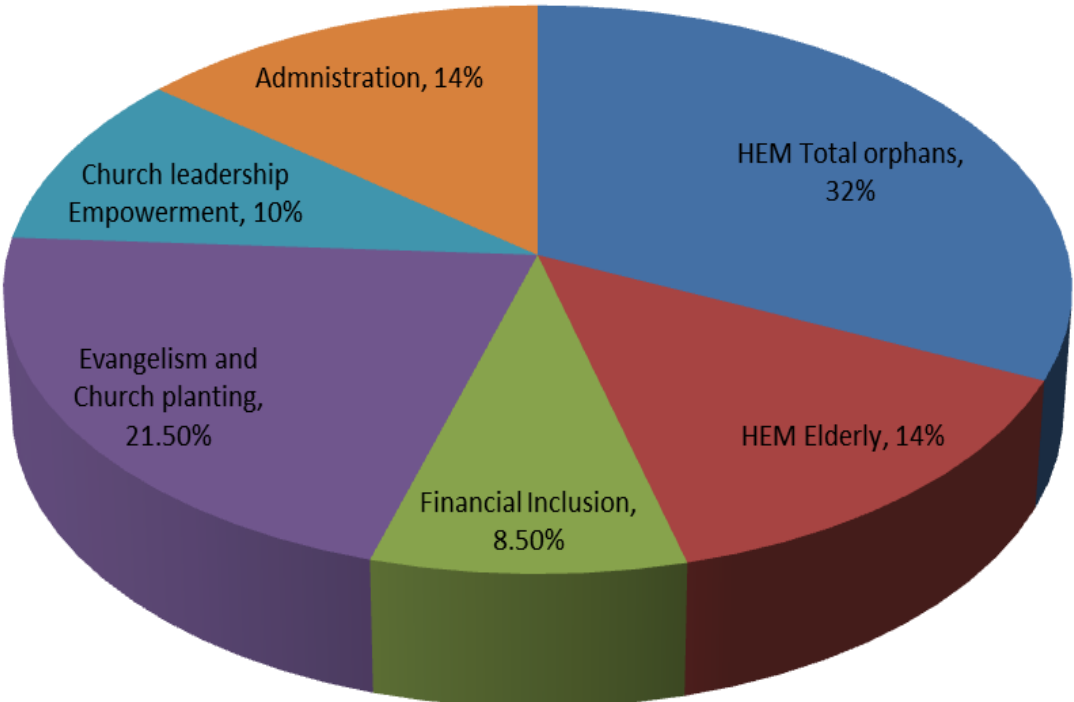

HEM Activities Report March 2024 “It depends on your attitude!”

PEOPLE/SITES	KYAKA II	NAKIVALE	KYANGWALI
CARING AND SUPPORTING TOTAL ORPHANS AND ELDERLY IN REFUGEE SETTLEMENT			
Total orphans supported	36	20	15
Elderly supported	12	10	11
Other vulnerable persons	271	692	134
FINANCIAL INCLUSION			
Trained in financial inclusion	58	32	18
Saving done in May	42	1	NA
Withdrawn	-	-	NA
SACCO Member	267	246	NA
ISOM AND CHURCH PLANTING IN REFUGEE SETTLEMENTS			
ISOM Bible school	13	-	13
Churches	3	5	3

NUMBER OF PEOPLE SUPPORTED IN MARCH 2024

HEM Activities Report March 2024 “It depends on your attitude!”

HEM FINANCIAL STATEMENT MARCH 2024